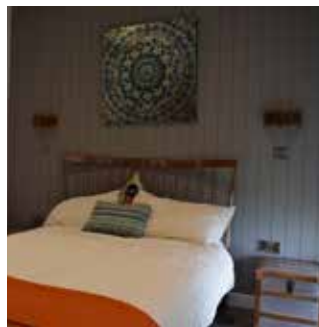

Bedrooms

- One super king-size bedroom
- One double or twin bedroom
- Two bathrooms (one en-suite)
- Standard lodge: full gas central heating throughout
- Luxury lodge: underfloor heating throughout

External finish

The highest standards

Each Erpingham lodge is hand finished to the very highest standards; never before has this level of luxury been seen in the UK lodge market.

- High quality leather sofas and chairs
- Super king-sized bed in master bedroom
- Integrated Bosch dishwasher
- Integrated fridge
- Bluetooth audio system
- Smart televisions in lounge and bedrooms
- Fully equipped kitchen
- Hardwood or ceramic floors throughout